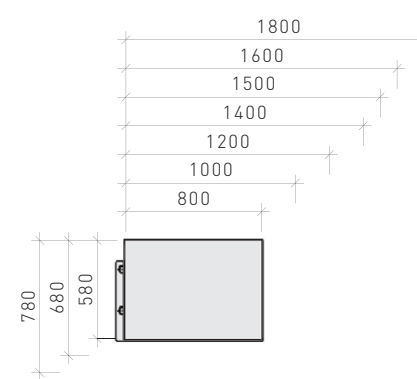

Vista superior
Top View | Vista superior

Vista frontal
Front View | Vista frontal

Vista lateral
Side view | Vista lateral

MESA CONEXÃO | CONNECTION DESK | MESA CONEXIÓN

Mesa dupla | Two piece table | Mesa doble

MESA CONEXÃO | CONNECTION DESK | MESA CONEXIÓN

Mesa individual | Individual desk | Mesa individual

Vista superior
Top View | Vista superior

Vista frontal
Front View | Vista frontal

Vista lateral
Side view | Vista lateral

Vista superior
Top View | Vista superior

Vista frontal
Front View | Vista frontal

Vista lateral
Side view | Vista lateral

MESA COMPLEMENTO | SUPPLEMENT DESK | MESA COMPLEMENTO

PAINEL DIVISOR | DIVISION PANEL | PANEL DIVISOR - Mesa com perfil | Angle desk | Mesa con perfil

CALHA | CHUTE | CANALETA | Dupla | double | Doble

Medida da calha é 150mm menor que a largura da mesa
The chute measurement is 150mm smaller than the width of the table | Panel 8mm - vidro / Panel 12mm - BP y pintura