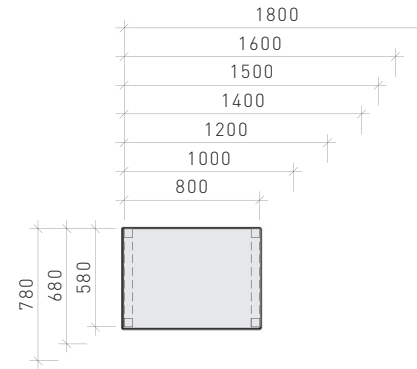

TÁVOLA

TÁVOLA

MESA DUPLA | TWO PIECE TABLE | MESA DOBLE

MESA INDIVIDUAL | INDIVIDUAL DESK | MESA INDIVIDUAL

Vista superior
Top View | Vista superior

Vista frontal
Front View | Vista frontal

Vista lateral
Side view | Vista lateral

Vista superior
Top View | Vista superior

Vista frontal
Front View | Vista frontal

Vista lateral
Side view | Vista lateral

MESA CONEXÃO | CONNECTION DESK | MESA CONEXIÓN

Mesa dupla | Two piece table | Mesa doble

MESA CONEXÃO | CONNECTION DESK | MESA CONEXIÓN

Mesa individual | Individual desk | Mesa individual

Vista superior
Top View | Vista superior

Vista frontal
Front View | Vista frontal

Vista lateral
Side view | Vista lateral

CALHA | CHUTE | CANALETA | Dupla | double | Doble

Medida da calha é 150mm menor que a largura da mesa
The chute measurement is 150mm smaller than the width of the table | Panel 8mm - vidro / Panel 12mm - BP y pintura