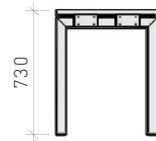

MESA CONEXÃO | CONNECTION DESK | MESA CONEXIÓN

Mesa individual | Individual desk | Mesa individual

Vista superior
Top View | Vista superior

Vista frontal
Front View | Vista frontal

Vista lateral
Side view | Vista lateral

Vista superior
Top View | Vista superior

Vista frontal
Front View | Vista frontal

Vista lateral
Side view | Vista lateral

MESA COMPLEMENTO | SUPPLEMENT DESK | MESA COMPLEMENTO

PAINEL DIVISOR | DIVISION PANEL | PANEL DIVISOR - Mesa com perfil | Angle desk | Mesa con perfil

Vista superior
Top View | Vista superior

Vista frontal
Front View | Vista frontal

Vista lateral
Side view | Vista lateral

Vista superior
Top View | Vista superior

Vista frontal
Front View | Vista frontal

Vista lateral
Side view | Vista lateral

CALHA | CHUTE | CANALETA | Dupla | double | Doble

Medida da calha é 150mm menor que a largura da mesa
The chute measurement is 150mm smaller than the width of the table | Panel 8mm - vidro / Panel 12mm - BP y pintura