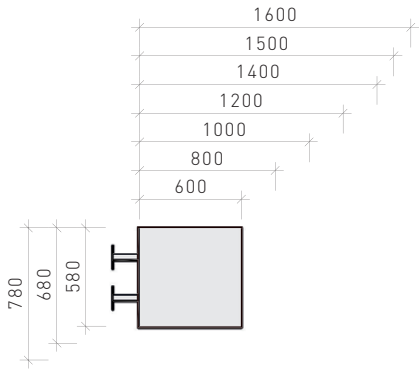

Vista superior
Top View | Vista superior

Vista frontal
Front View | Vista frontal

Vista lateral
Side view | Vista lateral

MESA COMPLEMENTO | SUPPLEMENT DESK | MESA COMPLEMENTO

PAINEL DIVISOR | DIVISION PANEL | PANEL DIVISOR - Mesa com perfil | Angle desk | Mesa con perfil

Vista superior
Top View | Vista superior

Vista frontal
Front View | Vista frontal

Vista lateral
Side view | Vista lateral

Vista superior
Top View | Vista superior

Vista frontal
Front View | Vista frontal

Vista lateral
Side view | Vista lateral

CALHA | CHUTE | CANALETA | Dupla | double | Doble

Medida da calha é 150mm menor que a largura da mesa
The chute measurement is 150mm smaller than the width of the table | Panel 8mm - vidro / Panel 12mm - BP y pintura