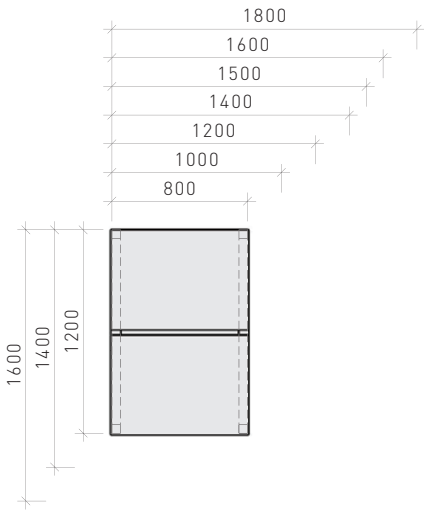

TÁVOLA

TÁVOLA

MESA DUPLA | TWO PIECE TABLE | MESA DOBLE

MESA INDIVIDUAL | INDIVIDUAL DESK | MESA INDIVIDUAL

Vista superior
Top View | Vista superior

Vista frontal
Front View | Vista frontal

Vista lateral
Side view | Vista lateral

Vista superior
Top View | Vista superior

Vista frontal
Front View | Vista frontal

Vista lateral
Side view | Vista lateral

MESA CONEXÃO | CONNECTION DESK | MESA CONEXIÓN

Mesa dupla | Two piece table | Mesa doble

MESA CONEXÃO | CONNECTION DESK | MESA CONEXIÓN

Mesa individual | Individual desk | Mesa individual

Vista superior
Top View | Vista superior

Vista frontal
Front View | Vista frontal

Vista lateral
Side view | Vista lateral

CALHA | CHUTE | CANALETA | Dupla | double | Doble

Medida da calha é 150mm menor que a largura da mesa
The chute measurement is 150mm smaller than the width of the table | Panel 8mm - vidro / Panel 12mm - BP y pintura