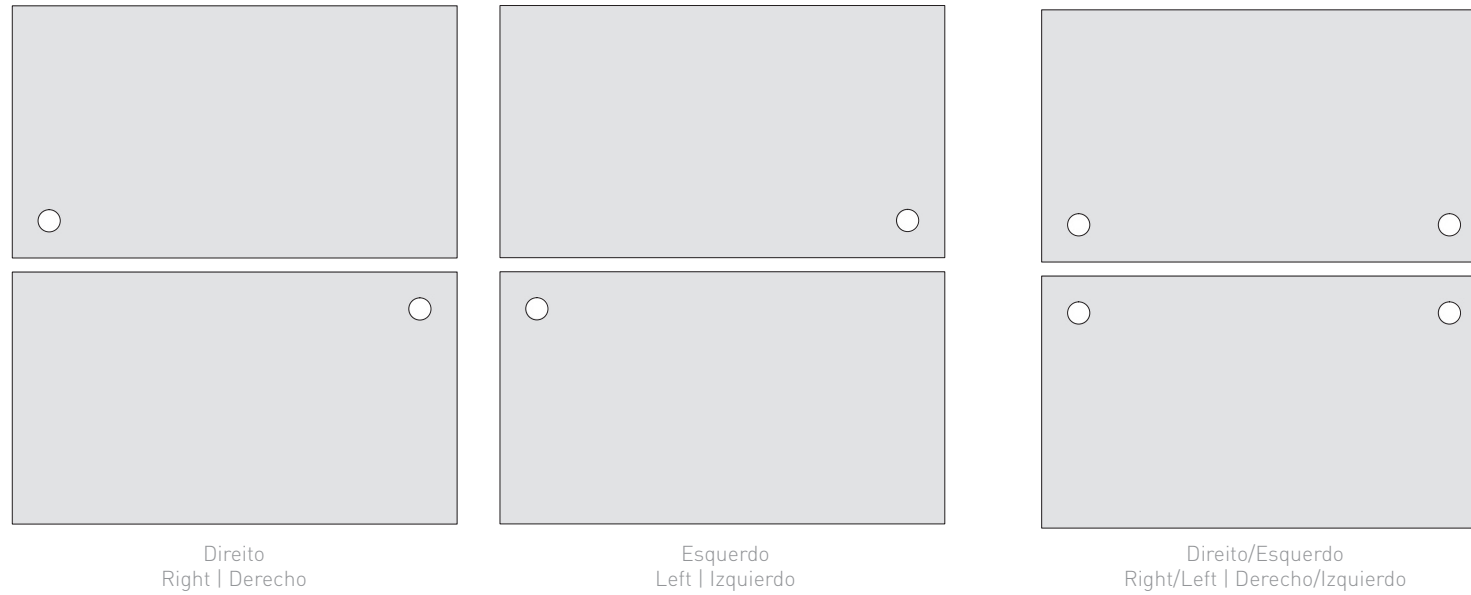

TÁVOLA

PASSA CABOS | CABLE GROMMET | PASACABLES