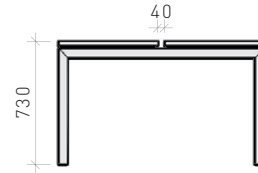

TÁVOLA

TÁVOLA

MESA DUPLA | TWO PIECE TABLE | MESA DOBLE

MESA INDIVIDUAL | INDIVIDUAL DESK | MESA INDIVIDUAL

Vista superior
Top View | Vista superior

Vista frontal
Front View | Vista frontal

Vista lateral
Side view | Vista lateral

Vista superior
Top View | Vista superior

Vista frontal
Front View | Vista frontal

Vista lateral
Side view | Vista lateral

MESA CONEXÃO | CONNECTION DESK | MESA CONEXIÓN

Mesa dupla | Two piece table | Mesa doble

MESA CONEXÃO | CONNECTION DESK | MESA CONEXIÓN

Mesa individual | Individual desk | Mesa individual

Vista superior
Top View | Vista superior

Vista frontal
Front View | Vista frontal

Vista lateral
Side view | Vista lateral

CALHA | CHUTE | CANALETA | Dupla | double | Doble

Medida da calha é 150mm menor que a largura da mesa
The chute measurement is 150mm smaller than the width of the table | Panel 8mm - vidro / Panel 12mm - BP y pintura