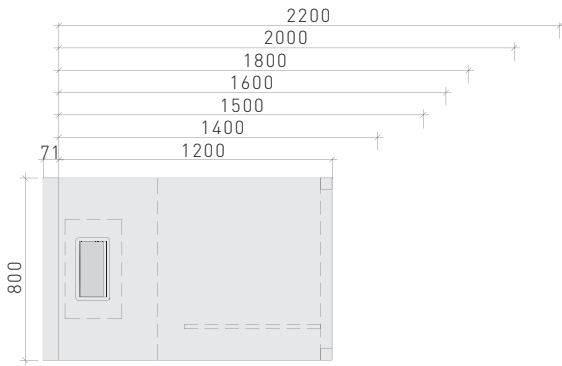

MESA RETA COM PÉ PAINEL | STRAIGHT DESK WITH PANEL LEG | MESA RECTA CON PIE PANEL

VISTA SUPERIOR
TOP VIEW | VISTA SUPERIOR

VISTA FRONTAL C/SAIA
FRONT VIEW W/SKIRT | VISTA FRONTAL C/RECATO

VISTA FRONTAL S/SAIA
FRONT VIEW W/O SKIRT | VISTA FRONTAL S/RECATO

VISTA LATERAL
SIDE VIEW | VISTA LATERAL

MESA RETA PÉ TRAVE | STRAIGHT TABLE POST LEG | MESA RECTA PIE TRAVE

Vista superior
Top View | Vista superior

Vista frontal
Front View | Vista frontal

Vista lateral
Side view | Vista lateral